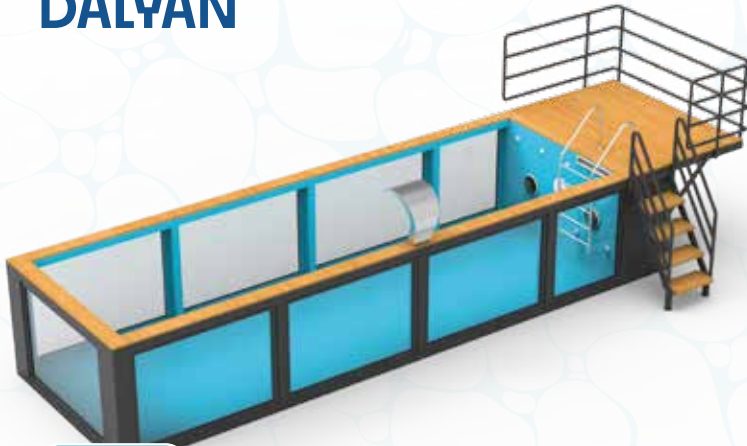

DALYAN

2,30x8,00

Colour Options;

Inside

RAL 5018

RAL 5015

RAL 5010

Outside

3148 - Cappuchino

3153 - Office Gray

3163 - Light Brown

Corners

G203 - Metallic Red

SP240 - Frozen Vanilla

SP242 - Black with Gold Dust

For more color options, you can check page 21.

Options;

You can check pages 22-23 for the options.

Product Informations;

- “ Machine Room
- “ Automatic Shutter System
- “ Special Polyurea Coating for Internal and External Parts
- “ Internal and External Special Polyaspartic Paint Coating
- “ UV Compact Laminate Coating on the Machine Room Deck
- “ External Facade Cladding with UV Composite Panel, Including Areas Without Acrylic Glass Panels
- “ 3 Remotely Controllable RGB LEDs
- “ 6 Feeding Nozzles, Including Installation and Blowing
- “ 1 Pool Cleaning Nozzle, Including Installation and Piping
- “ 2 Suction Vacuum Nozzles, Including Installation and Suction
- “ 2 Skimmers, Including Installation and Piping