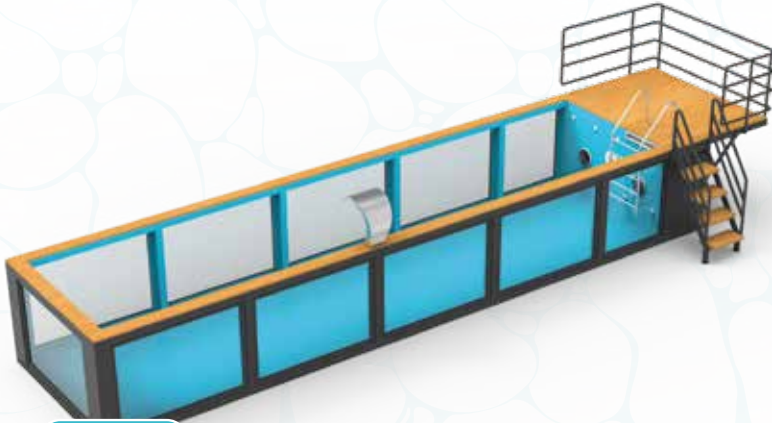

BALI

2,30x10,00

Product Informations;

- “ Machine Room
- “ Automatic Shutter System
- “ Special Polyurea Coating for Internal and External Parts
- “ Internal and External Special Polyaspartic Paint Coating
- “ UV Compact Laminate Coating on the Machine Room Deck
- “ External Facade Cladding with UV Composite Panel, Including Areas Without Acrylic Glass Panels

Colour Options;

Inside	 RAL 5018	 RAL 5015	 RAL 5010
Outside	 3148 - Cappuchino	 3153 - Office Gray	 3163 - Light Brown
Corners	 G203 - Metallic Red	 SP240 - Frozen Vanilla	 SP242 - Black with Gold Dust

For more color options, you can check page 21.

Options;

You can check pages 22-23 for the options.

- “ 4 Remotely Controllable RGB LEDs
- “ 8 Feeding Nozzles, Including Installation and Blowing
- “ 1 Pool Cleaning Nozzle, Including Installation and Piping
- “ 2 Suction Vacuum Nozzles, Including Installation and Suction
- “ 2 Skimmers, Including Installation and Piping