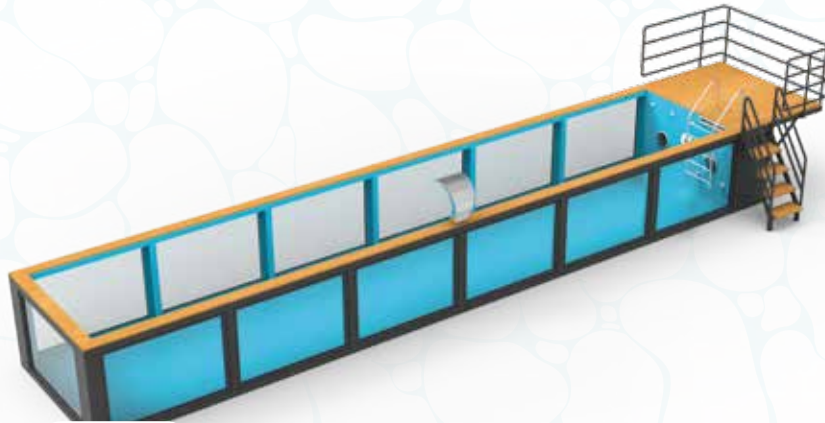

RIO

2,30x13,00

Colour Options;

Inside

RAL 5018

RAL 5015

RAL 5024

Outside

W203 - Dark Walnut

W206 - Light Oak

60-B906-0516 Shiny Silver

Corners

S120 - White Aluminium

G103 - Hot Pink

GP258 - Plum Burst

For more color options, you can check page 21.

Options;

You can check pages 22-23 for the options.

Product Informations;

- “ Machine Room
- “ Automatic Shutter System
- “ Special Polyurea Coating for Internal and External Parts
- “ Internal and External Special Polyaspartic Paint Coating
- “ UV Compact Laminate Coating on the Machine Room Deck
- “ External Facade Cladding with UV Composite Panel, Including Areas Without Acrylic Glass Panels
- “ 5 Remotely Controllable RGB LEDs
- “ 8 Feeding Nozzles, Including Installation and Blowing
- “ 1 Pool Cleaning Nozzle, Including Installation and Piping
- “ 2 Suction Vacuum Nozzles, Including Installation and Suction
- “ 2 Skimmers, Including Installation and Piping