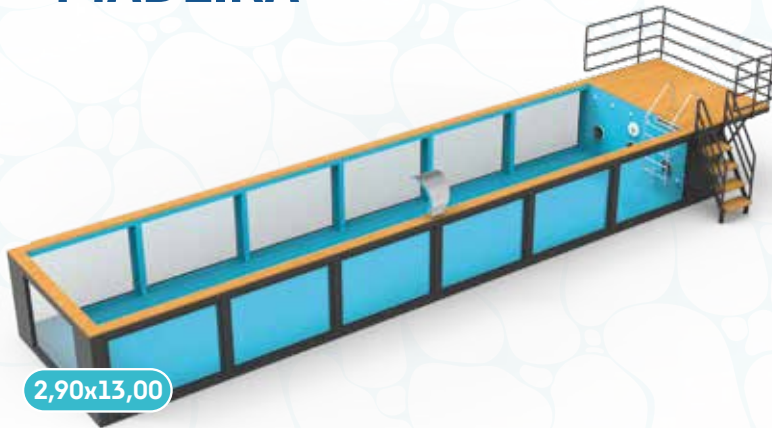

MADEIRA

Colour Options;

Inside

RAL 5018

RAL 5015

RAL 5010

Outside

3148 - Cappuchino

3153 - Office Gray

3163 - Light Brown

Corners

G203 - Metallic Red

SP240 - Frozen Vanilla

SP242 - Black with Gold Dust

For more color options, you can check page 21.

Options;

You can check pages 22-23 for the options.

Product Informations;

- “ Machine Room
- “ Automatic Shutter System
- “ Special Polyurea Coating for Internal and External Parts
- “ Internal and External Special Polyaspartic Paint Coating
- “ UV Compact Laminate Coating on the Machine Room Deck
- “ External Facade Cladding with UV Composite Panel, Including Areas Without Acrylic Glass Panels
- “ 5 Remotely Controllable RGB LEDs
- “ 8 Feeding Nozzles, Including Installation and Blowing
- “ 1 Pool Cleaning Nozzle, Including Installation and Piping
- “ 2 Suction Vacuum Nozzles, Including Installation and Suction
- “ 2 Skimmers, Including Installation and Piping