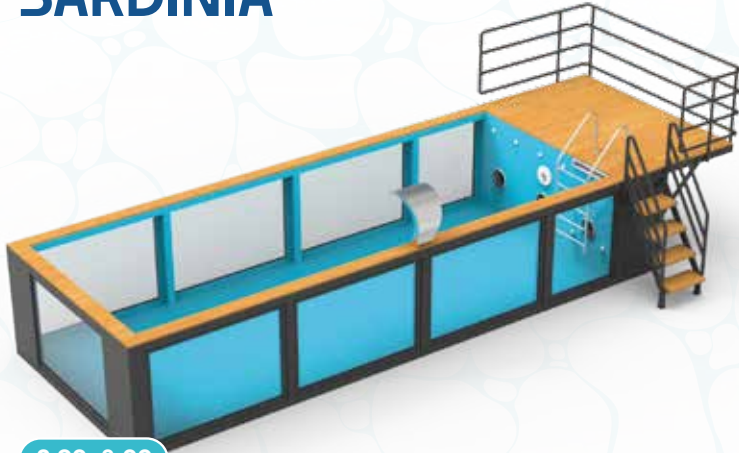

SARDINIA

2,90x8,00

Colour Options;

Inside

RAL 5018

RAL 5015

RAL 5010

Outside

3148 - Cappuchino

3153 - Office Gray

3163 - Light Brown

Corners

G203 - Metallic Red

SP240 - Frozen Vanilla

SP242 - Black with Gold Dust

For more color options, you can check page 21.

Options;

You can check pages 22-23 for the options.

Product Informations;

- “ Machine Room
- “ Automatic Shutter System
- “ Special Polyurea Coating for Internal and External Parts
- “ Internal and External Special Polyaspartic Paint Coating
- “ UV Compact Laminate Coating on the Machine Room Deck
- “ External Facade Cladding with UV Composite Panel, Including Areas Without Acrylic Glass Panels
- “ 3 Remotely Controllable RGB LEDs
- “ 6 Feeding Nozzles, Including Installation and Blowing
- “ 1 Pool Cleaning Nozzle, Including Installation and Piping
- “ 2 Suction Vacuum Nozzles, Including Installation and Suction
- “ 2 Skimmers, Including Installation and Piping