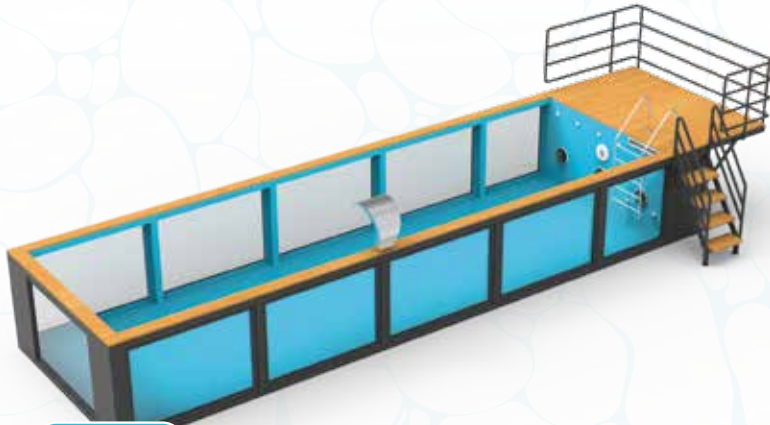

CAPRI

2,90x10,00

Product Informations;

- ☞ Machine Room
- ☞ Automatic Shutter System
- ☞ Special Polyurea Coating for Internal and External Parts
- ☞ Internal and External Special Polyaspartic Paint Coating
- ☞ UV Compact Laminate Coating on the Machine Room Deck
- ☞ External Facade Cladding with UV Composite Panel, Including Areas Without Acrylic Glass Panels

Colour Options;

Inside			
	RAL 5018	RAL 5015	RAL 5024
Outside			
	W203 - Dark Walnut	W206 - Light Oak	60-B906-0516 Shiny Silver
Corners			
	S120 - White Aluminium	G103 - Hot Pink	GP258 - Plum Burst

For more color options, you can check page 21.

Options;

You can check pages 22-23 for the options.

- ☞ 4 Remotely Controllable RGB LEDs
- ☞ 8 Feeding Nozzles, Including Installation and Blowing
- ☞ 1 Pool Cleaning Nozzle, Including Installation and Piping
- ☞ 2 Suction Vacuum Nozzles, Including Installation and Suction
- ☞ 2 Skimmers, Including Installation and Piping