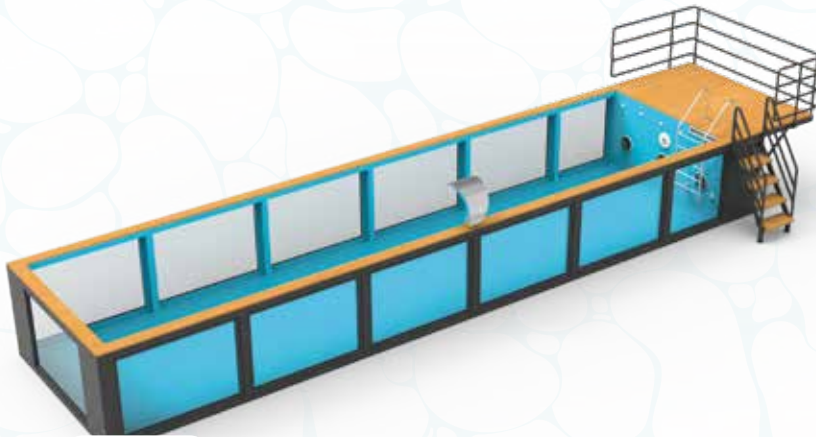

SICILY

2,90x12,00

Colour Options;

Inside

RAL 5018

RAL 5015

RAL 5010

Outside

W203 - Dark Walnut

3153 - Office Gray

3163 - Light Brown

Corners

G217 - Metallic Deep Blue

SP240 - Frozen Vanilla

G336 - Forest Green

For more color options, you can check page 21.

Options;

You can check pages 22-23 for the options.

Product Informations;

- “ Machine Room
- “ Automatic Shutter System
- “ Special Polyurea Coating for Internal and External Parts
- “ Internal and External Special Polyaspartic Paint Coating
- “ UV Compact Laminate Coating on the Machine Room Deck
- “ External Facade Cladding with UV Composite Panel, Including Areas Without Acrylic Glass Panels
- “ 5 Remotely Controllable RGB LEDs
- “ 8 Feeding Nozzles, Including Installation and Blowing
- “ 1 Pool Cleaning Nozzle, Including Installation and Piping
- “ 2 Suction Vacuum Nozzles, Including Installation and Suction
- “ 2 Skimmers, Including Installation and Piping