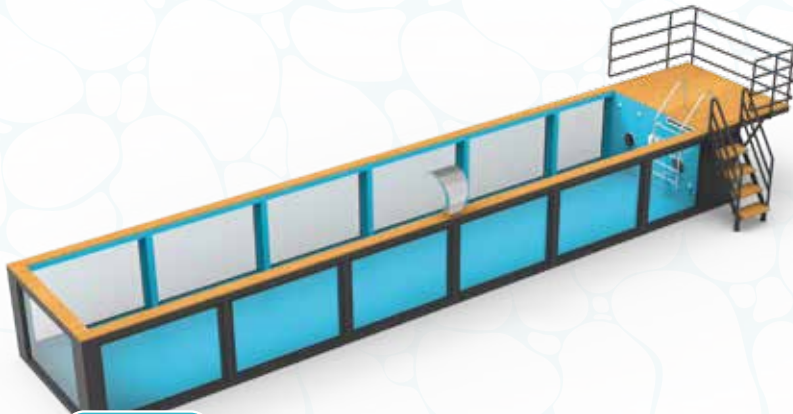

CUBA

2,30x12,00

Colour Options;

Inside

RAL 5018

RAL 5015

RAL 5010

Outside

W203 - Dark Walnut

3153 - Office Gray

3163 - Light Brown

Corners

G217 - Metallic Deep Blue

SP240 - Frozen Vanilla

G336 - Forest Green

For more color options, you can check page 21.

Options;

You can check pages 22-23 for the options.

Product Informations;

- “ Machine Room
- “ Automatic Shutter System
- “ Special Polyurea Coating for Internal and External Parts
- “ Internal and External Special Polyaspartic Paint Coating
- “ UV Compact Laminate Coating on the Machine Room Deck
- “ External Facade Cladding with UV Composite Panel, Including Areas Without Acrylic Glass Panels
- “ 5 Remotely Controllable RGB LEDs
- “ 8 Feeding Nozzles, Including Installation and Blowing
- “ 1 Pool Cleaning Nozzle, Including Installation and Piping
- “ 2 Suction Vacuum Nozzles, Including Installation and Suction
- “ 2 Skimmers, Including Installation and Piping